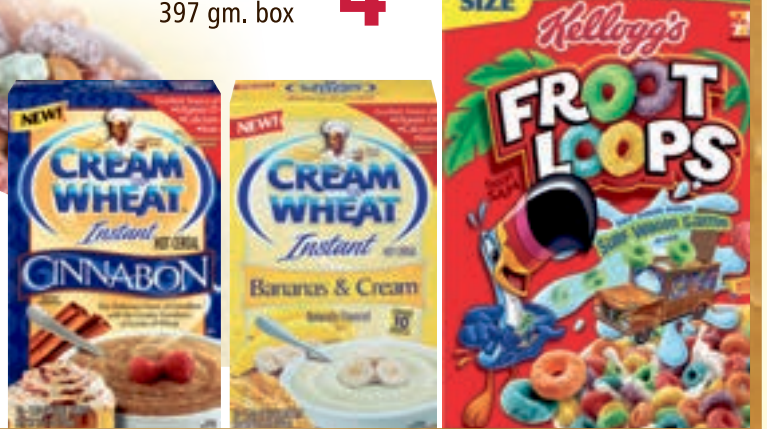

Cereal, Rice, Pasta & Grains

Kellogg's Value Size Cereal Apple Jacks, Froot Loops 21.7 oz. box **$5⁸⁵**

Nabisco Wheat Thins Honey Mustard 9 oz. box **$4³⁵**

Nabisco Oreo Cookies Cookie Dough 12.2 oz. pkg. **$4⁷⁵**

Pepperidge Farm Cookies Shortbread, Sugar, Gingerman - 5 oz. bag **$2⁸⁹**

Herr's Kettle Chips All Flavours - 6 oz. bag **$2⁹⁹**

Keebler Club Crackers 13.7 oz. box **$3⁴⁹**

LINDO'S MARKET
4 Watlington Road East, Devonshire
Tel: 236-5623
PHARMACY:
t: 236-7732 f: 236-7922
email: pharmacy@lindos.bm

LINDO'S FAMILY FOODS
128 Middle Road, Warwick
Tel: 236-1344
PHARMACY:
t: 236-0010 f: 236-0009
email: rxd@lindos.bm

Why Go Anyplace Else?
STORE HOURS:
Mon., Tues. & Thurs. 8am to 7pm
Wed., Fri. & Sat. 8am to 8pm
web: www.lindos.bm