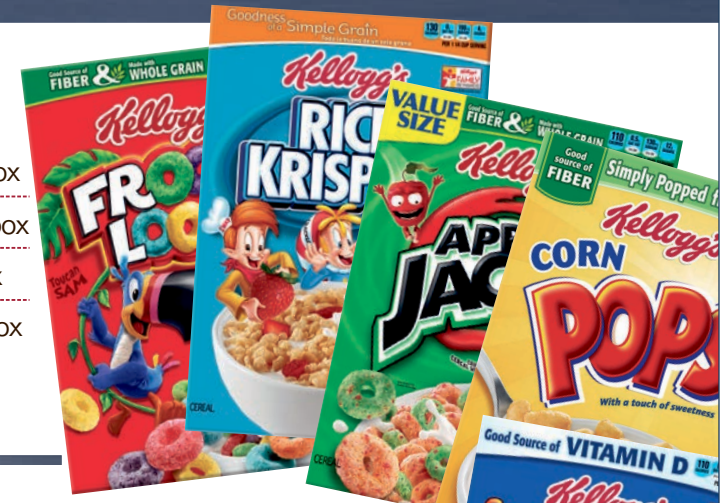

Kellogg's
Stay on track with
Fiber & Protein

Kellogg's
Cereal

- Rice Krispies** 12 oz. box
- Apple Jacks** 12.2 oz. box
- Corn Pops** 12.5 oz. box
- Froot Loops** 12.2 oz. box

\$5²⁹

Kellogg's
Nutri-Grain
Fruit & Oat Harvest
Country Strawberry,
Blueberry Bliss

\$5⁹⁹
5 pack

Kellogg's
Cereal
Frosted Flakes

15 oz. box
\$5⁸⁵

Kellogg's
Special K
Pastry
Crisps

Chocolatey Caramel,
Chocolatey Delight
\$3⁴⁵
5 pack

Kellogg's
Special K
Popcorn
Chips

Sweet & Salty
Kettle Corn, Butter
\$4⁵⁵
4.5 oz.