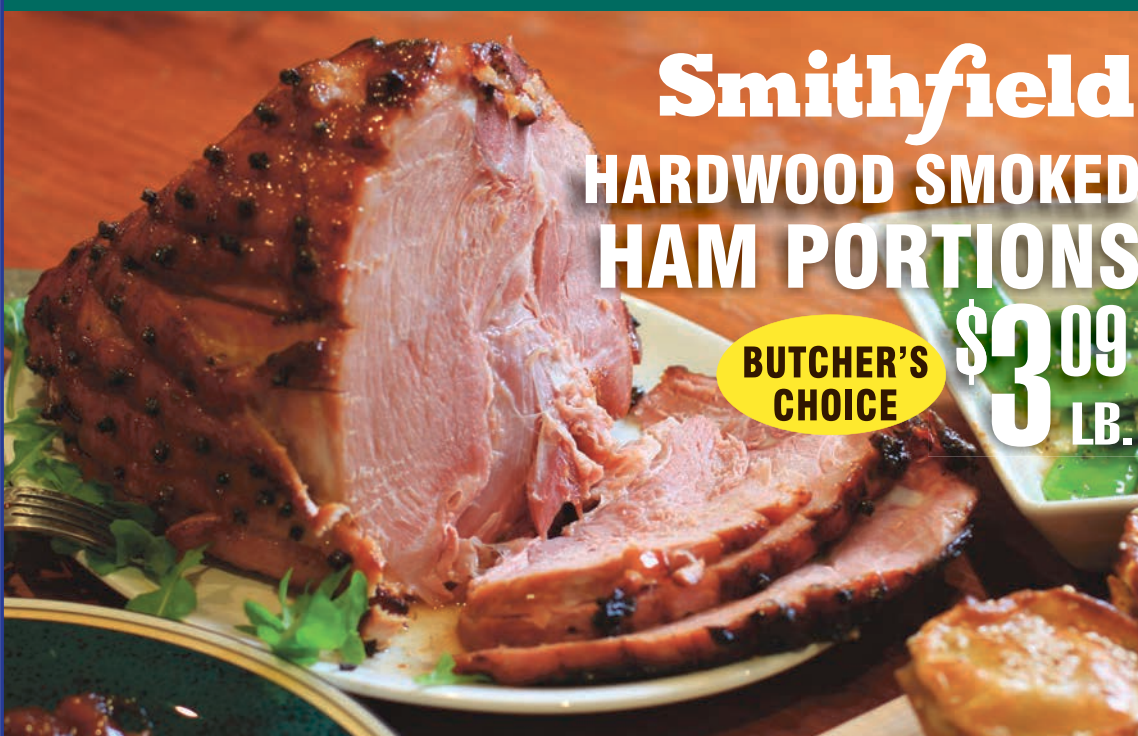

FRESH RIBEYE STEAKS \$22.99 LB.

Great on the *Grill*

Barbecue
grillin' & chillin' time

Smithfield HARDWOOD SMOKED HAM PORTIONS \$30.99 LB.

BUTCHER'S CHOICE

CAROLINA LOWER SODIUM SMOKED TURKEY BREAST \$7.99 LB.